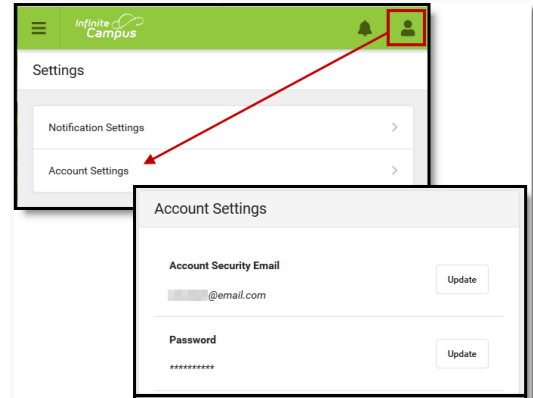

ACCOUNT SECURITY EMAIL & PASSWORD

PATH: SETTINGS > ACCOUNT SETTINGS > ACCOUNT SECURITY EMAIL, PASSWORD

The Account Security Email address is used strictly for retrieving a username (parents and students) or resetting a password (parents only).

- From the Campus Parent/Student Portal or mobile app:
 - Go to **Settings > Account Settings > Account Security Email** to set up an email address for retrieving a username (parents and students) or resetting a password (parents only).
 - Infinite Campus enforces strong passwords, meaning that passwords should have a mix of letters, numbers, and characters to make them more secure.
 - Setting up an Account Security Email address in the Account Settings tool does not set the contact email found in the Contact Preferences tool.