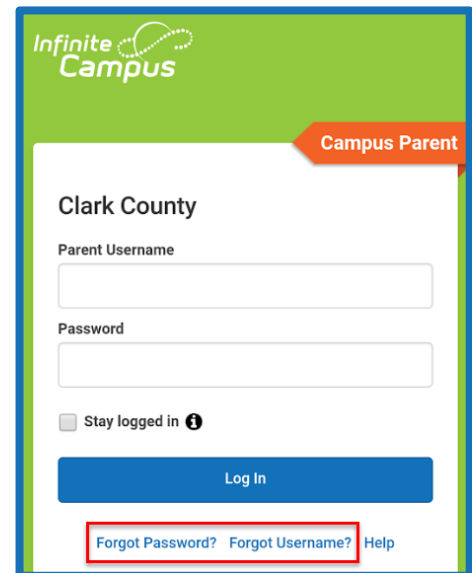

LOGIN PAGE

PATH: CAMPUS PARENT/STUDENT PORTAL OR MOBILE APP > SIGN-IN SCREEN

From the Campus Parent/Student portal or mobile app login page, use the **Forgot Password** or **Forgot Username** recovery links to retrieve a username (parents and students) or to reset a password (parents only).

- To retrieve a Campus Parent/Student username:
  - Click **Forgot Username**
  - Enter the Account Security Email address.
  - Click **Submit** (app) or **Continue** (web).
- To reset a Campus Parent password:
  - Click **Forgot Password**
  - Enter the username.
  - Click **Submit** (app) or **Continue** (web).
- To reset a Campus Student password:
  - Navigate to <https://myaccount.ccsd.net>
  - Follow the on-screen steps
  - Visit <https://stutech.ccsd.net> for more info