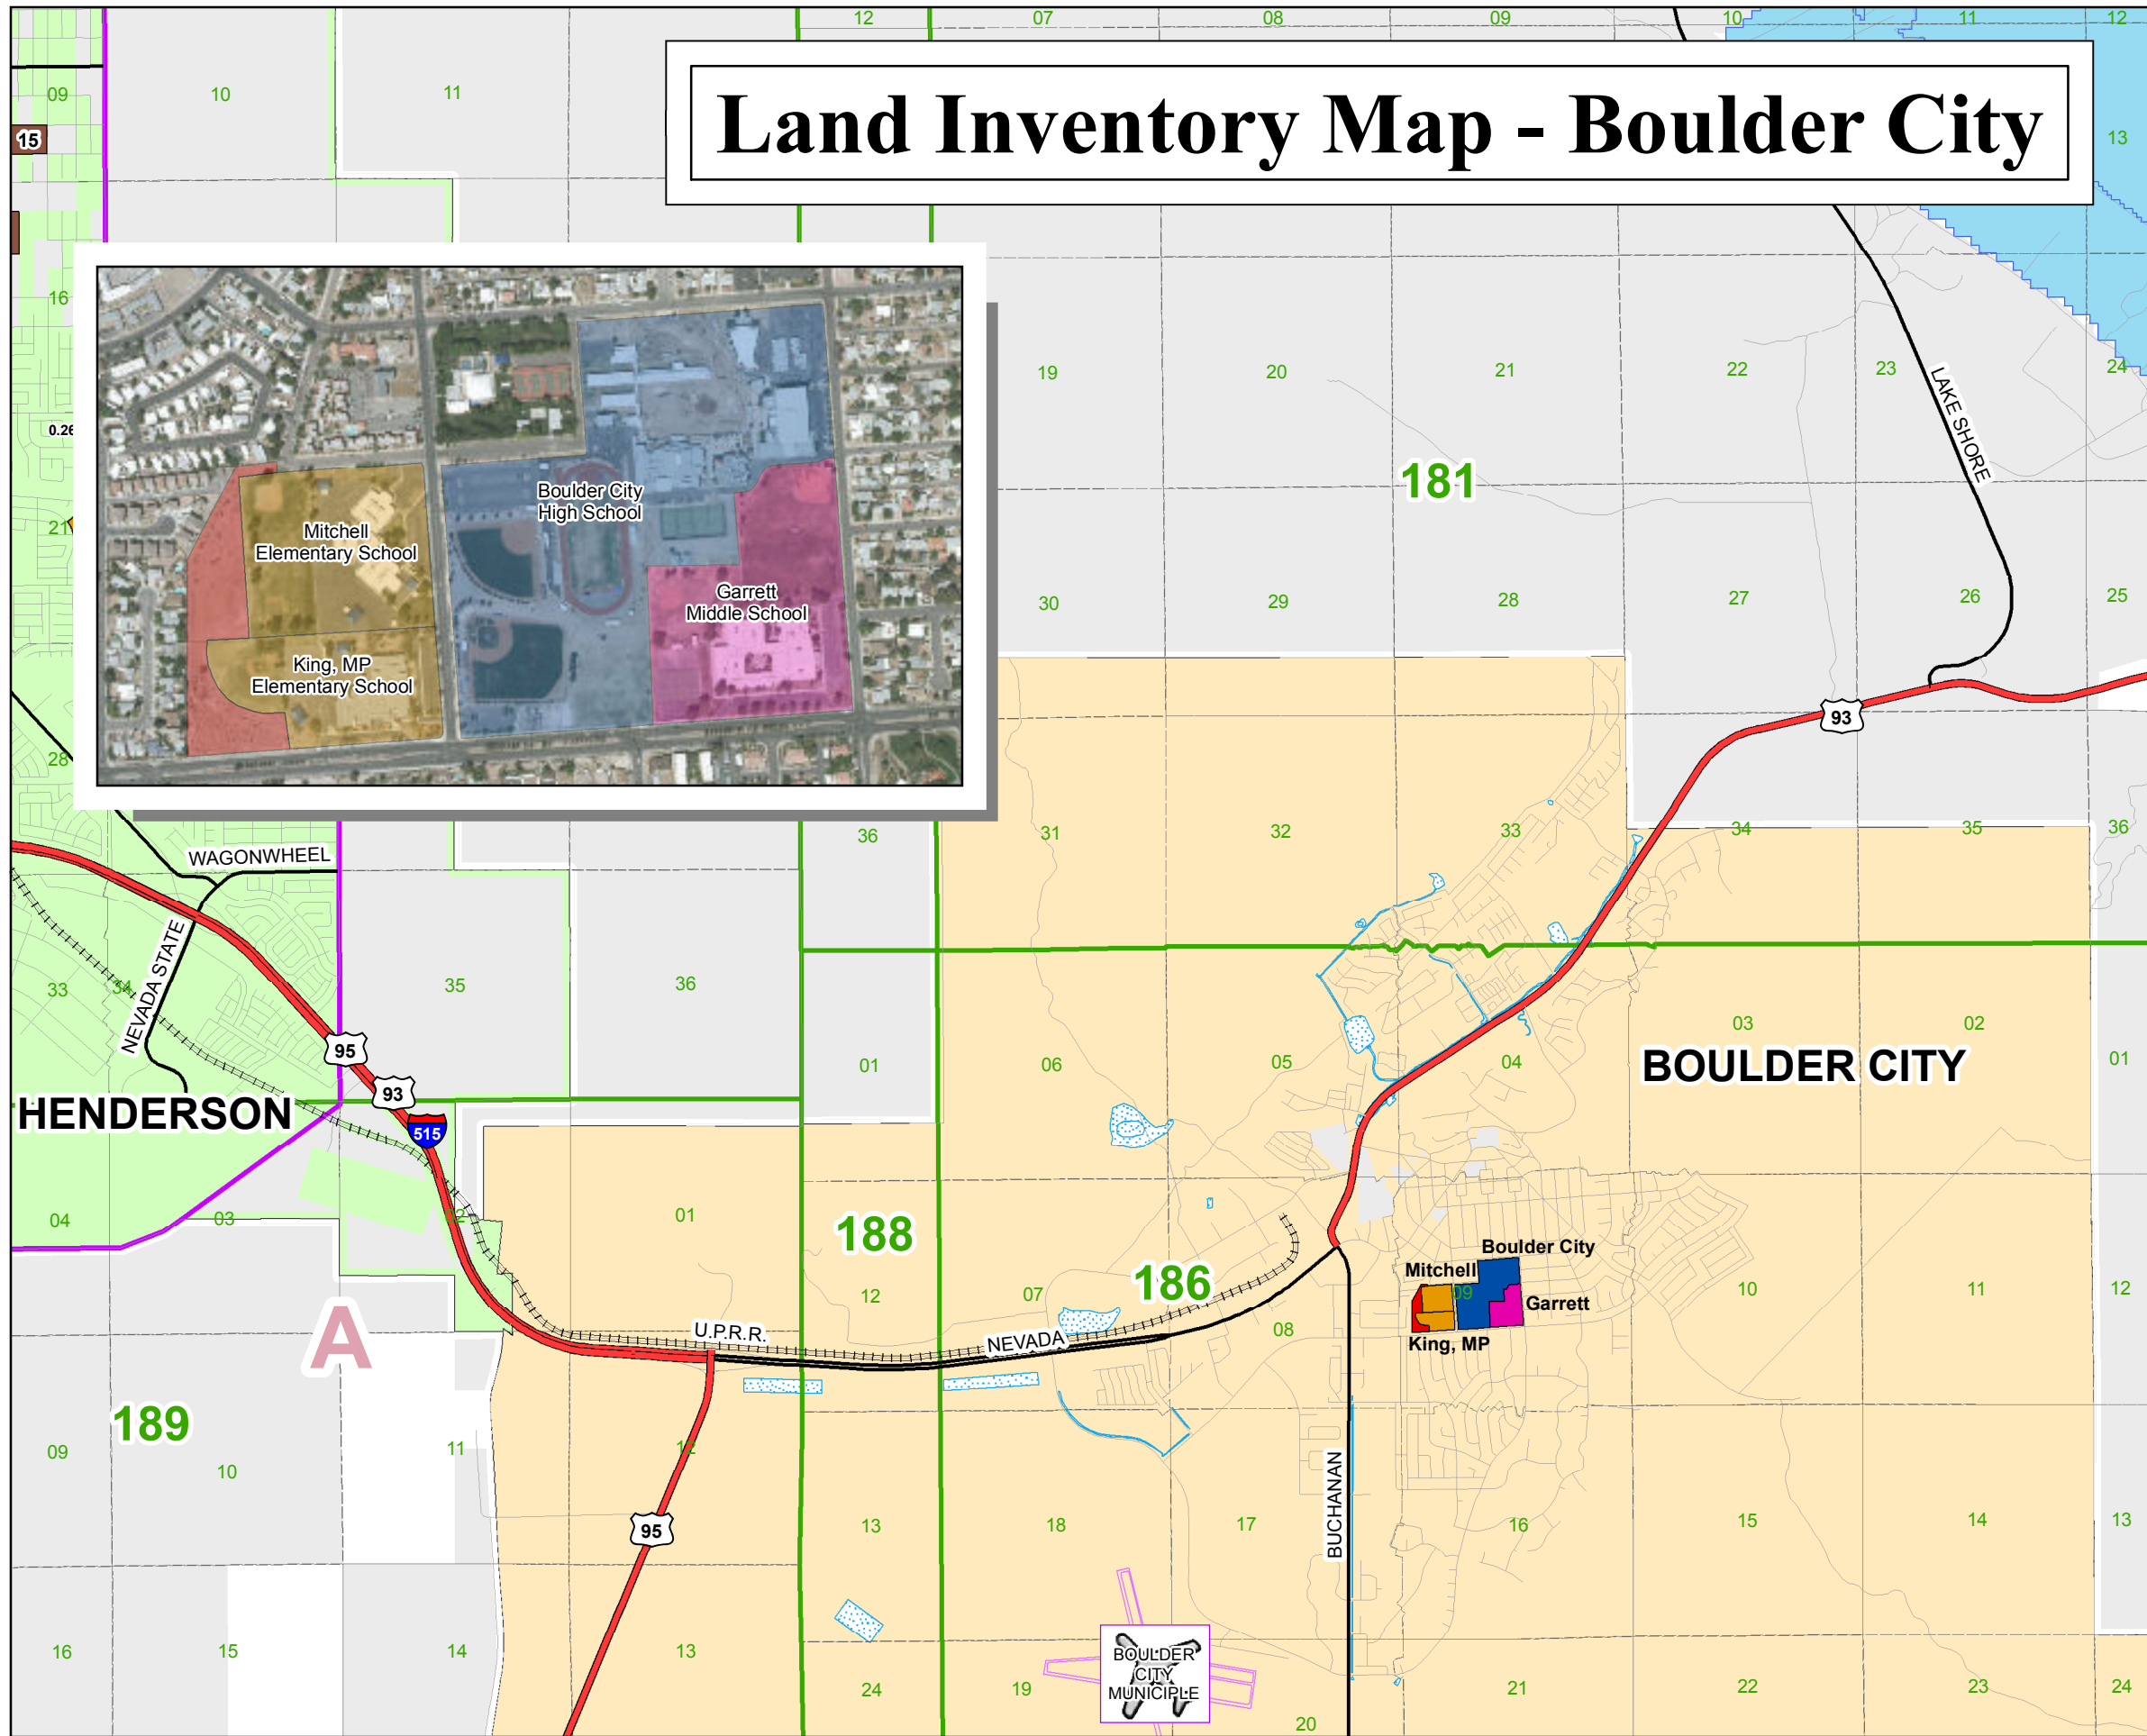

Land Inventory Map - Boulder City

CCSD CLARK COUNTY SCHOOL DISTRICT

BOARD OF SCHOOL TRUSTEES
District A Deanna L. Wright
Pat Skorkowsky, Superintendent

Legend

JURISDICTIONS

- Boulder City
- City of Henderson
- Unincorporated Clark County

PROPERTY TYPES

Bureau of Land Management

- BLM - USA Owned
- BLM Disposal Boundary

Other

- CCSD Owned

EXISTING SCHOOLS and FACILITIES

- Elementary School
- Middle School
- High School

DEVELOPMENT RESTRICTIONS

- Flood Control Basins
- Lake - River
- Airport

Real Property Management

This map is for display purposes only.
No liability is assumed for the accuracy of the data delineated hereon.

Map Document:
L:\GIS Data\SPRING 2017\Map Products\ARCGIS\CCSD\LIM - Boulder City_S17.mxd
Updated: 5/25/2017