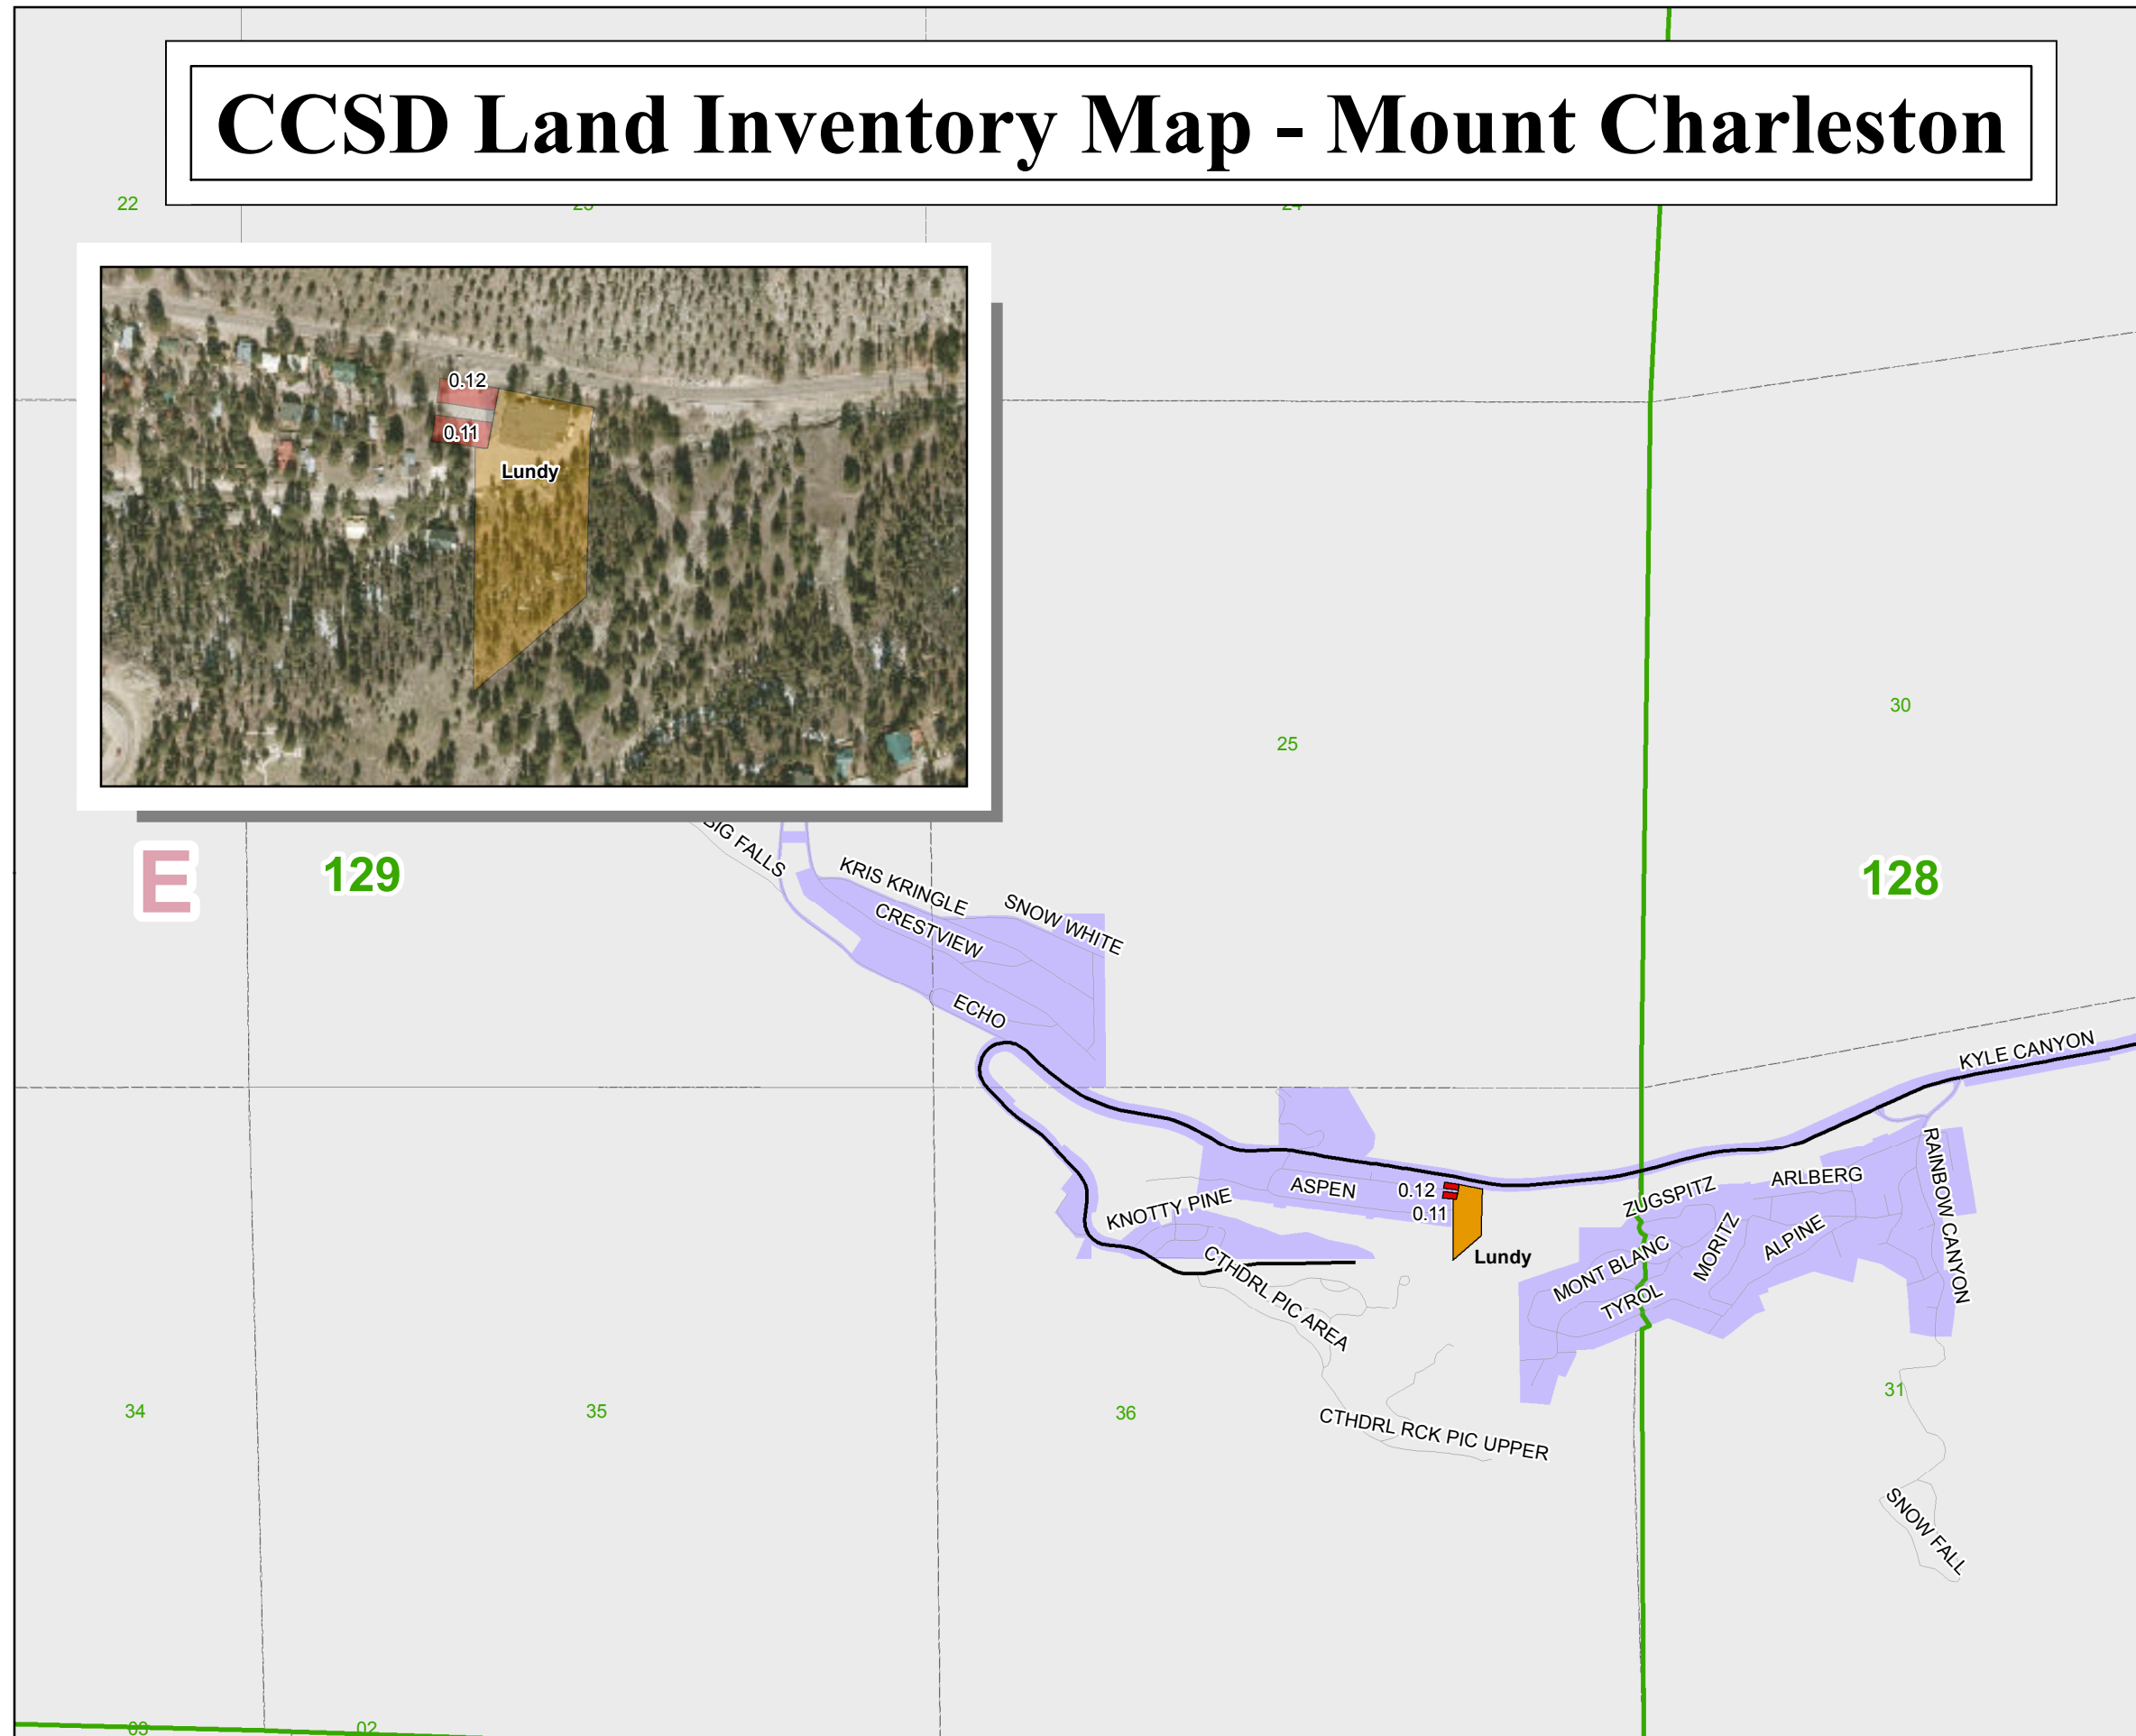

CCSD Land Inventory Map - Mount Charleston

CCSD CLARK COUNTY SCHOOL DISTRICT

BOARD OF SCHOOL TRUSTEES
District E Lola Brooks
Pat Skorkowsky, Superintendent

Legend

JURISDICTIONS

Mount Charleston

PROPERTY TYPES

Bureau of Land Management

BLM - USA Owned

Other

CCSD Owned

EXISTING SCHOOLS and FACILITIES

Elementary School

0 0.125 0.25 0.5 Miles
APPROXIMATE SCALE

Real Property Management

This map is for display purposes only.
No liability is assumed for the accuracy of the data delineated hereon.

L:\GIS Data\SPRING 2017\Map Products\ARCGIS\CCSD LIM - MtCharleston_S17.mxd
Map Document:
Updated: 5/31/2017