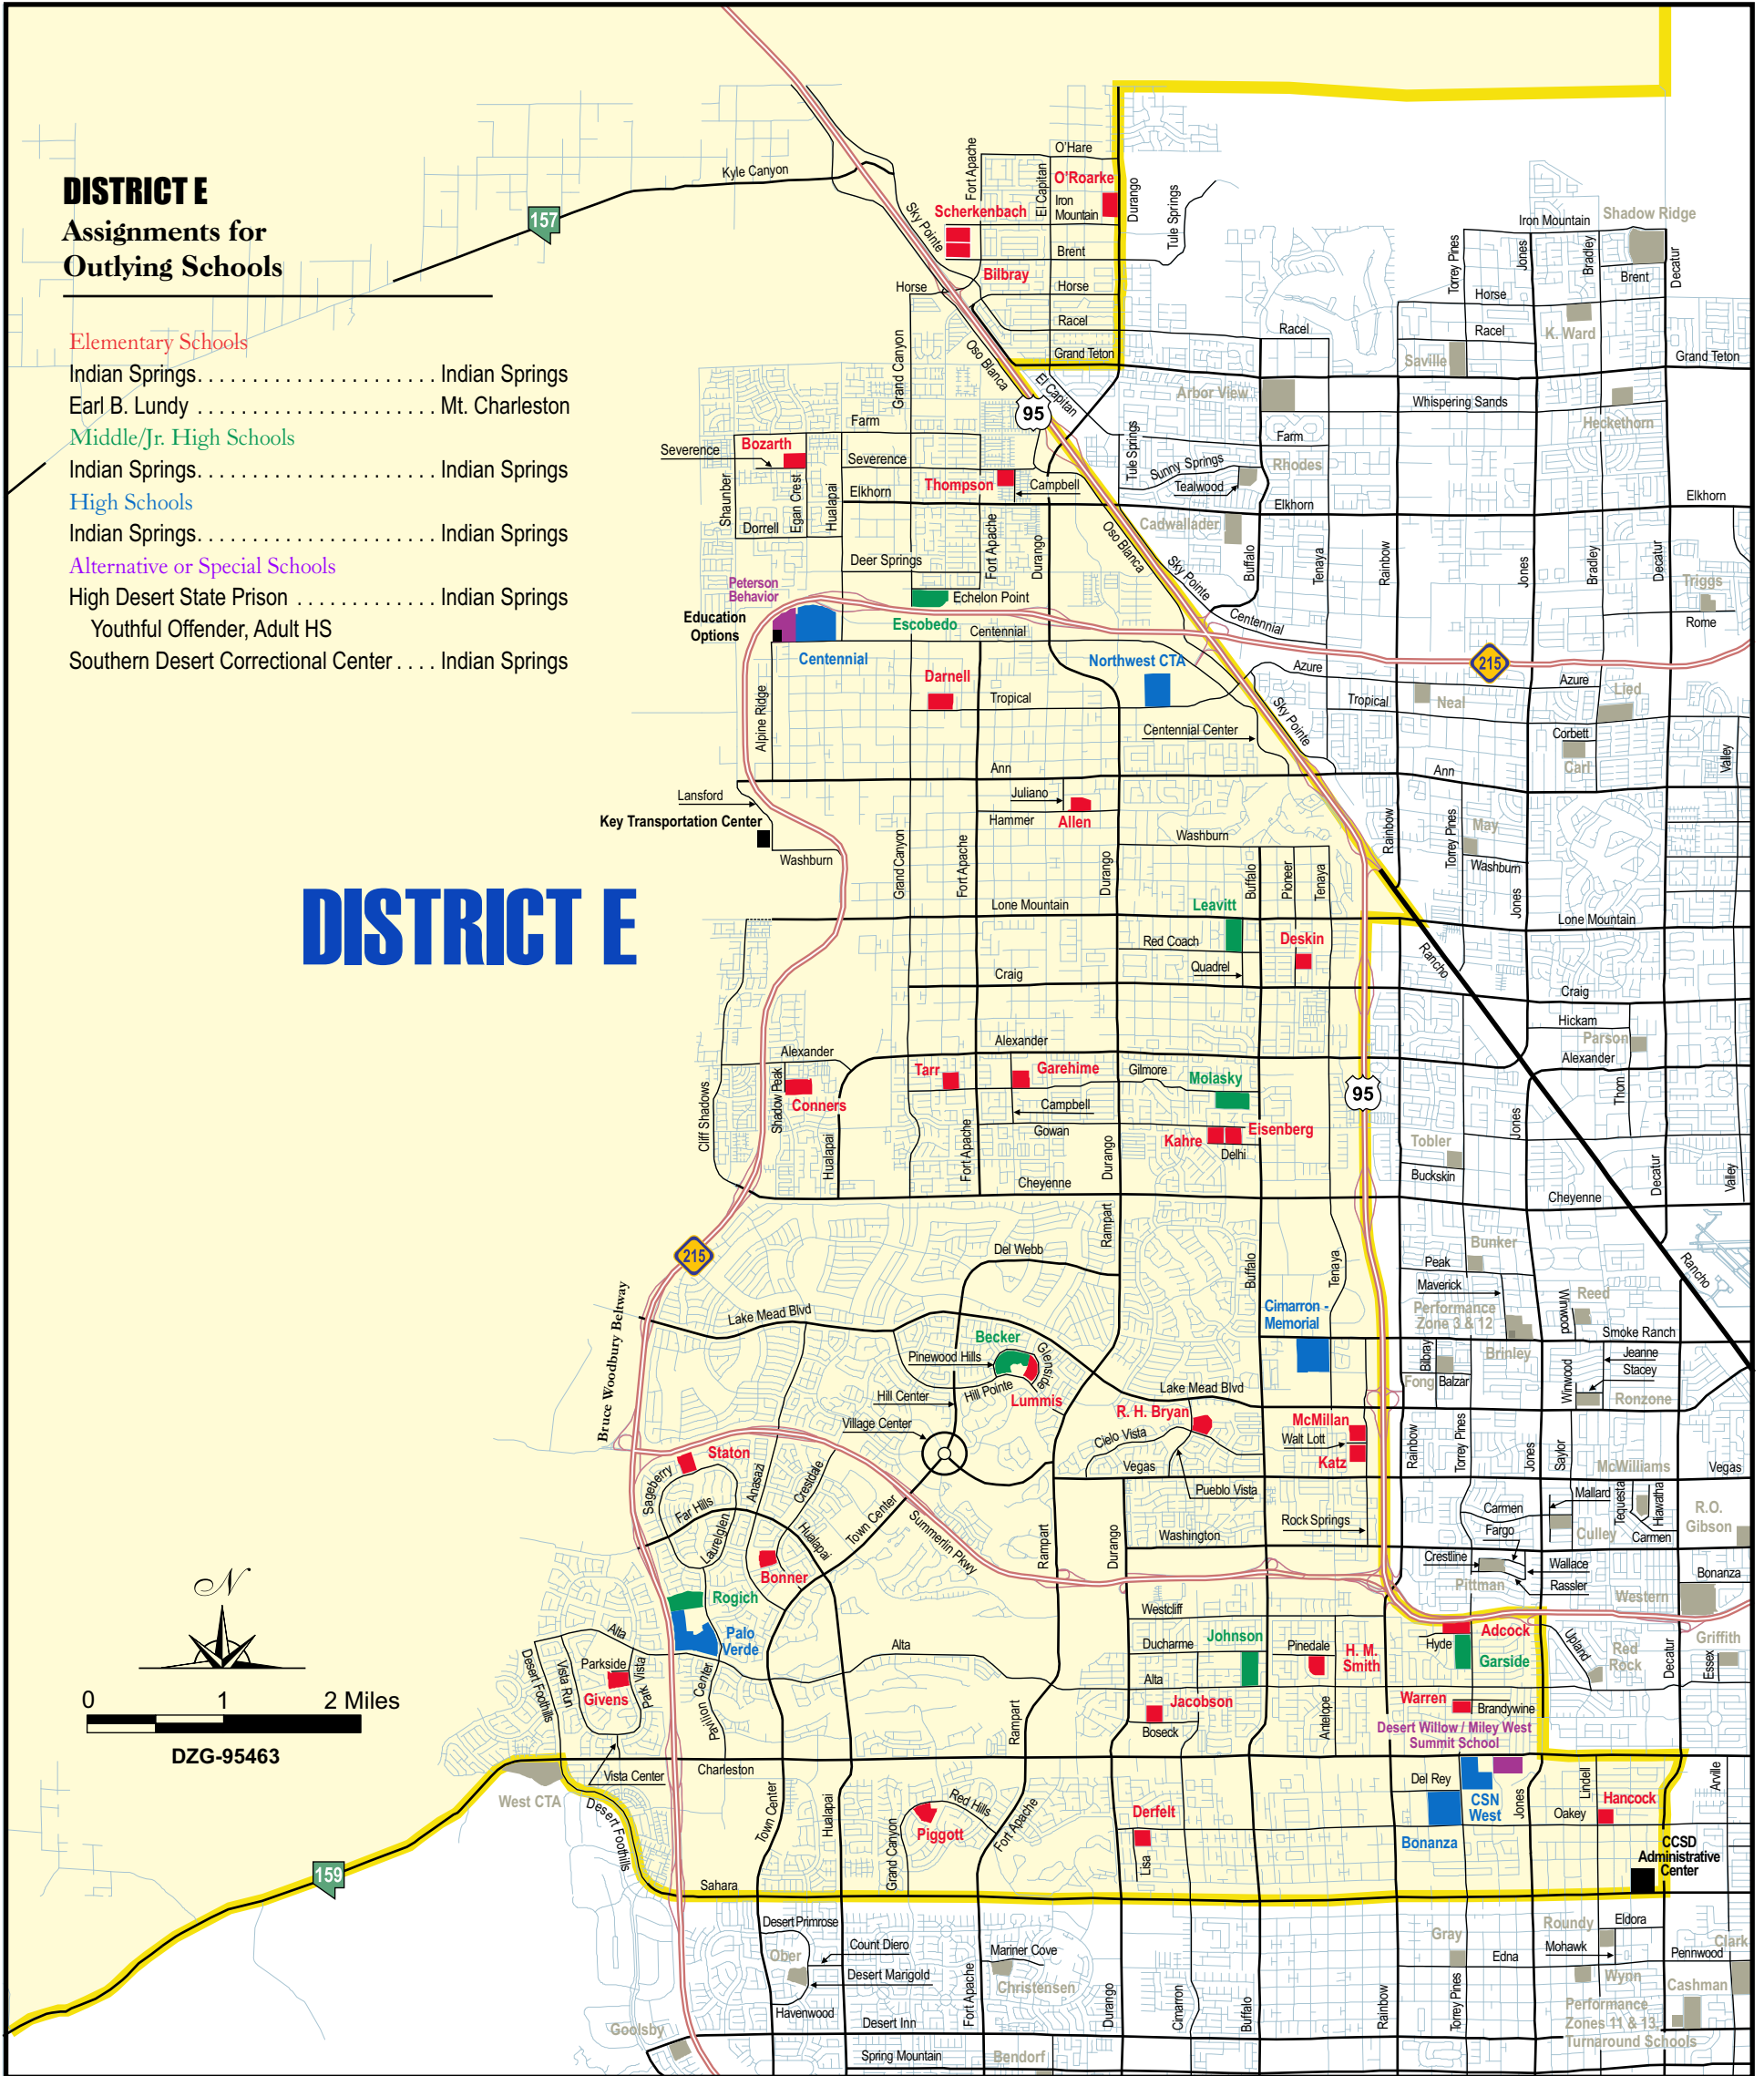

DISTRICT E Assignments for Outlying Schools

Elementary Schools

Indian Springs..... Indian Springs

Earl B. Lundy..... Mt. Charleston

Middle/Jr. High Schools

Indian Springs..... Indian Springs

High Schools

Indian Springs..... Indian Springs

Alternative or Special Schools

High Desert State Prison..... Indian Springs

Youthful Offender, Adult HS

Southern Desert Correctional Center . . . Indian Springs

DISTRICT E

Legend

- Administrative Offices and Facilities
- Elementary Schools
- Middle or Junior High Schools
- High Schools
- Alternative or Special School

- Major Streets
- Minor Streets
- Street Proposed or Under Construction
- Freeway

Clark County School District BOARD of SCHOOL TRUSTEES

District E Area Map 2013-2014 School Year

Finance and Operations Division
Demographics, Zoning, and GIS
4190 McLeod Dr.
Las Vegas, NV 89121
p. 702-799-6430
Revised: December, 2013