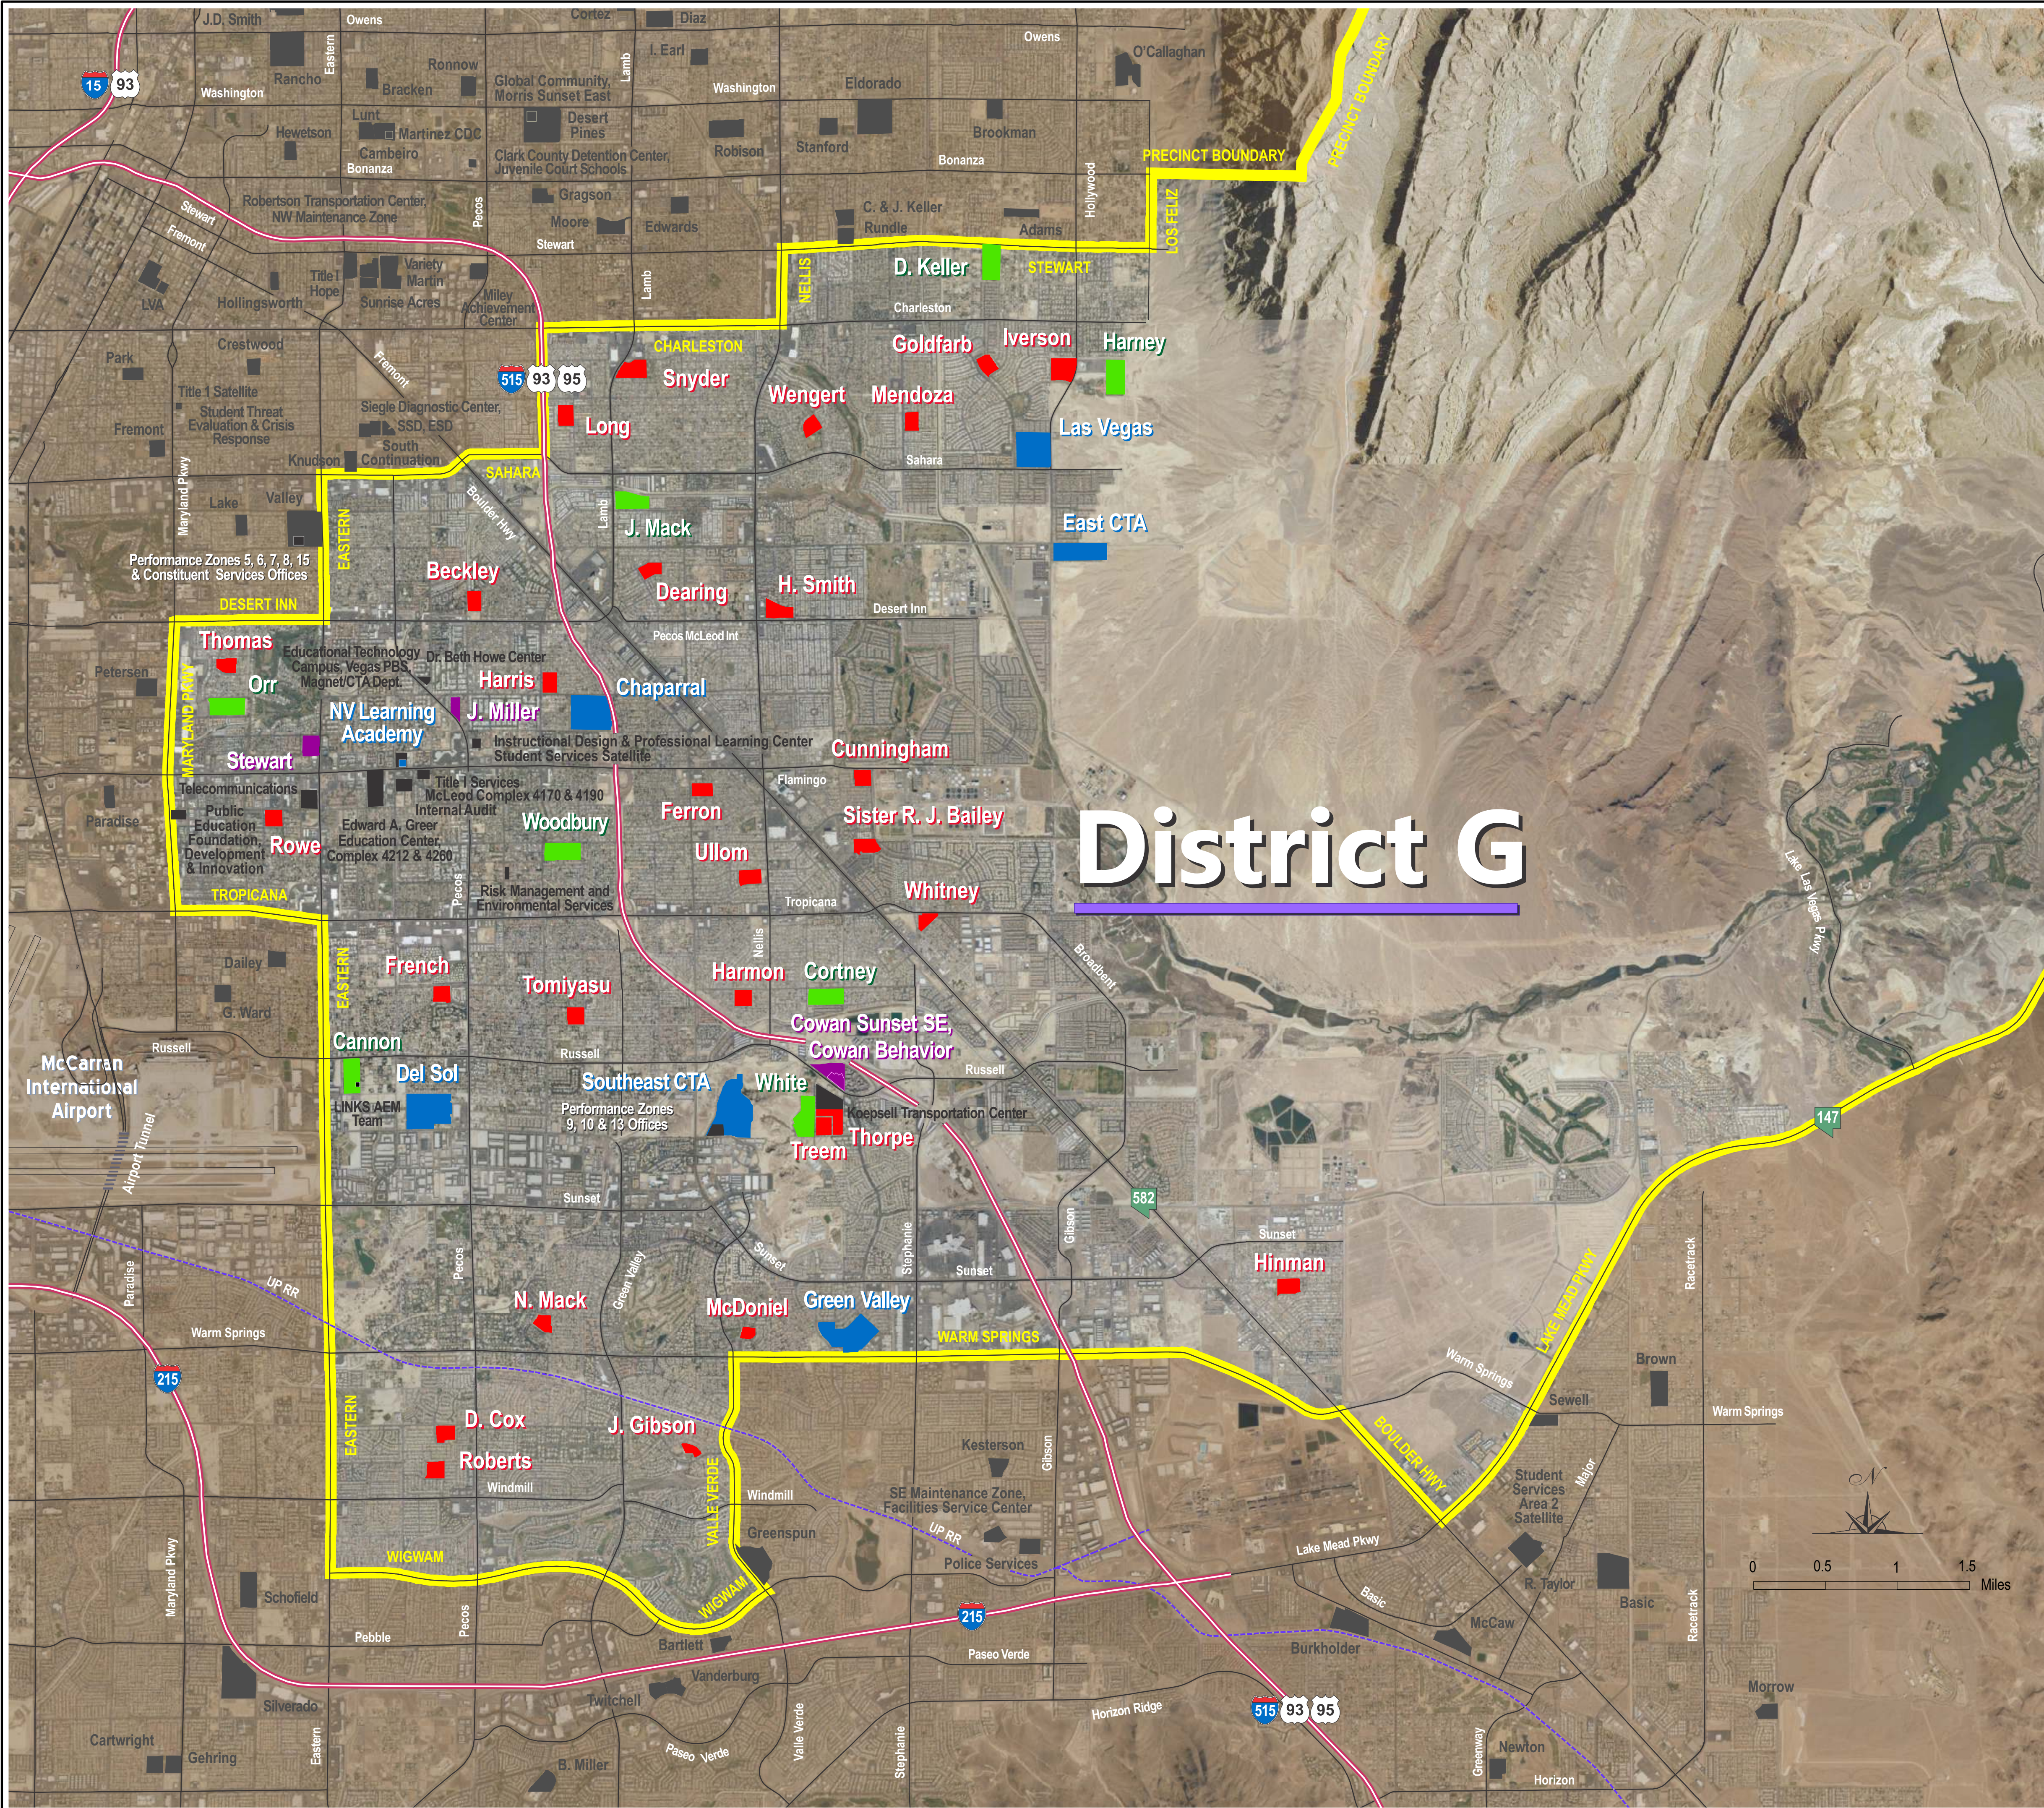

# 2015-2016 BOARD of SCHOOL TRUSTEES Clark County School District

## District G Area Map