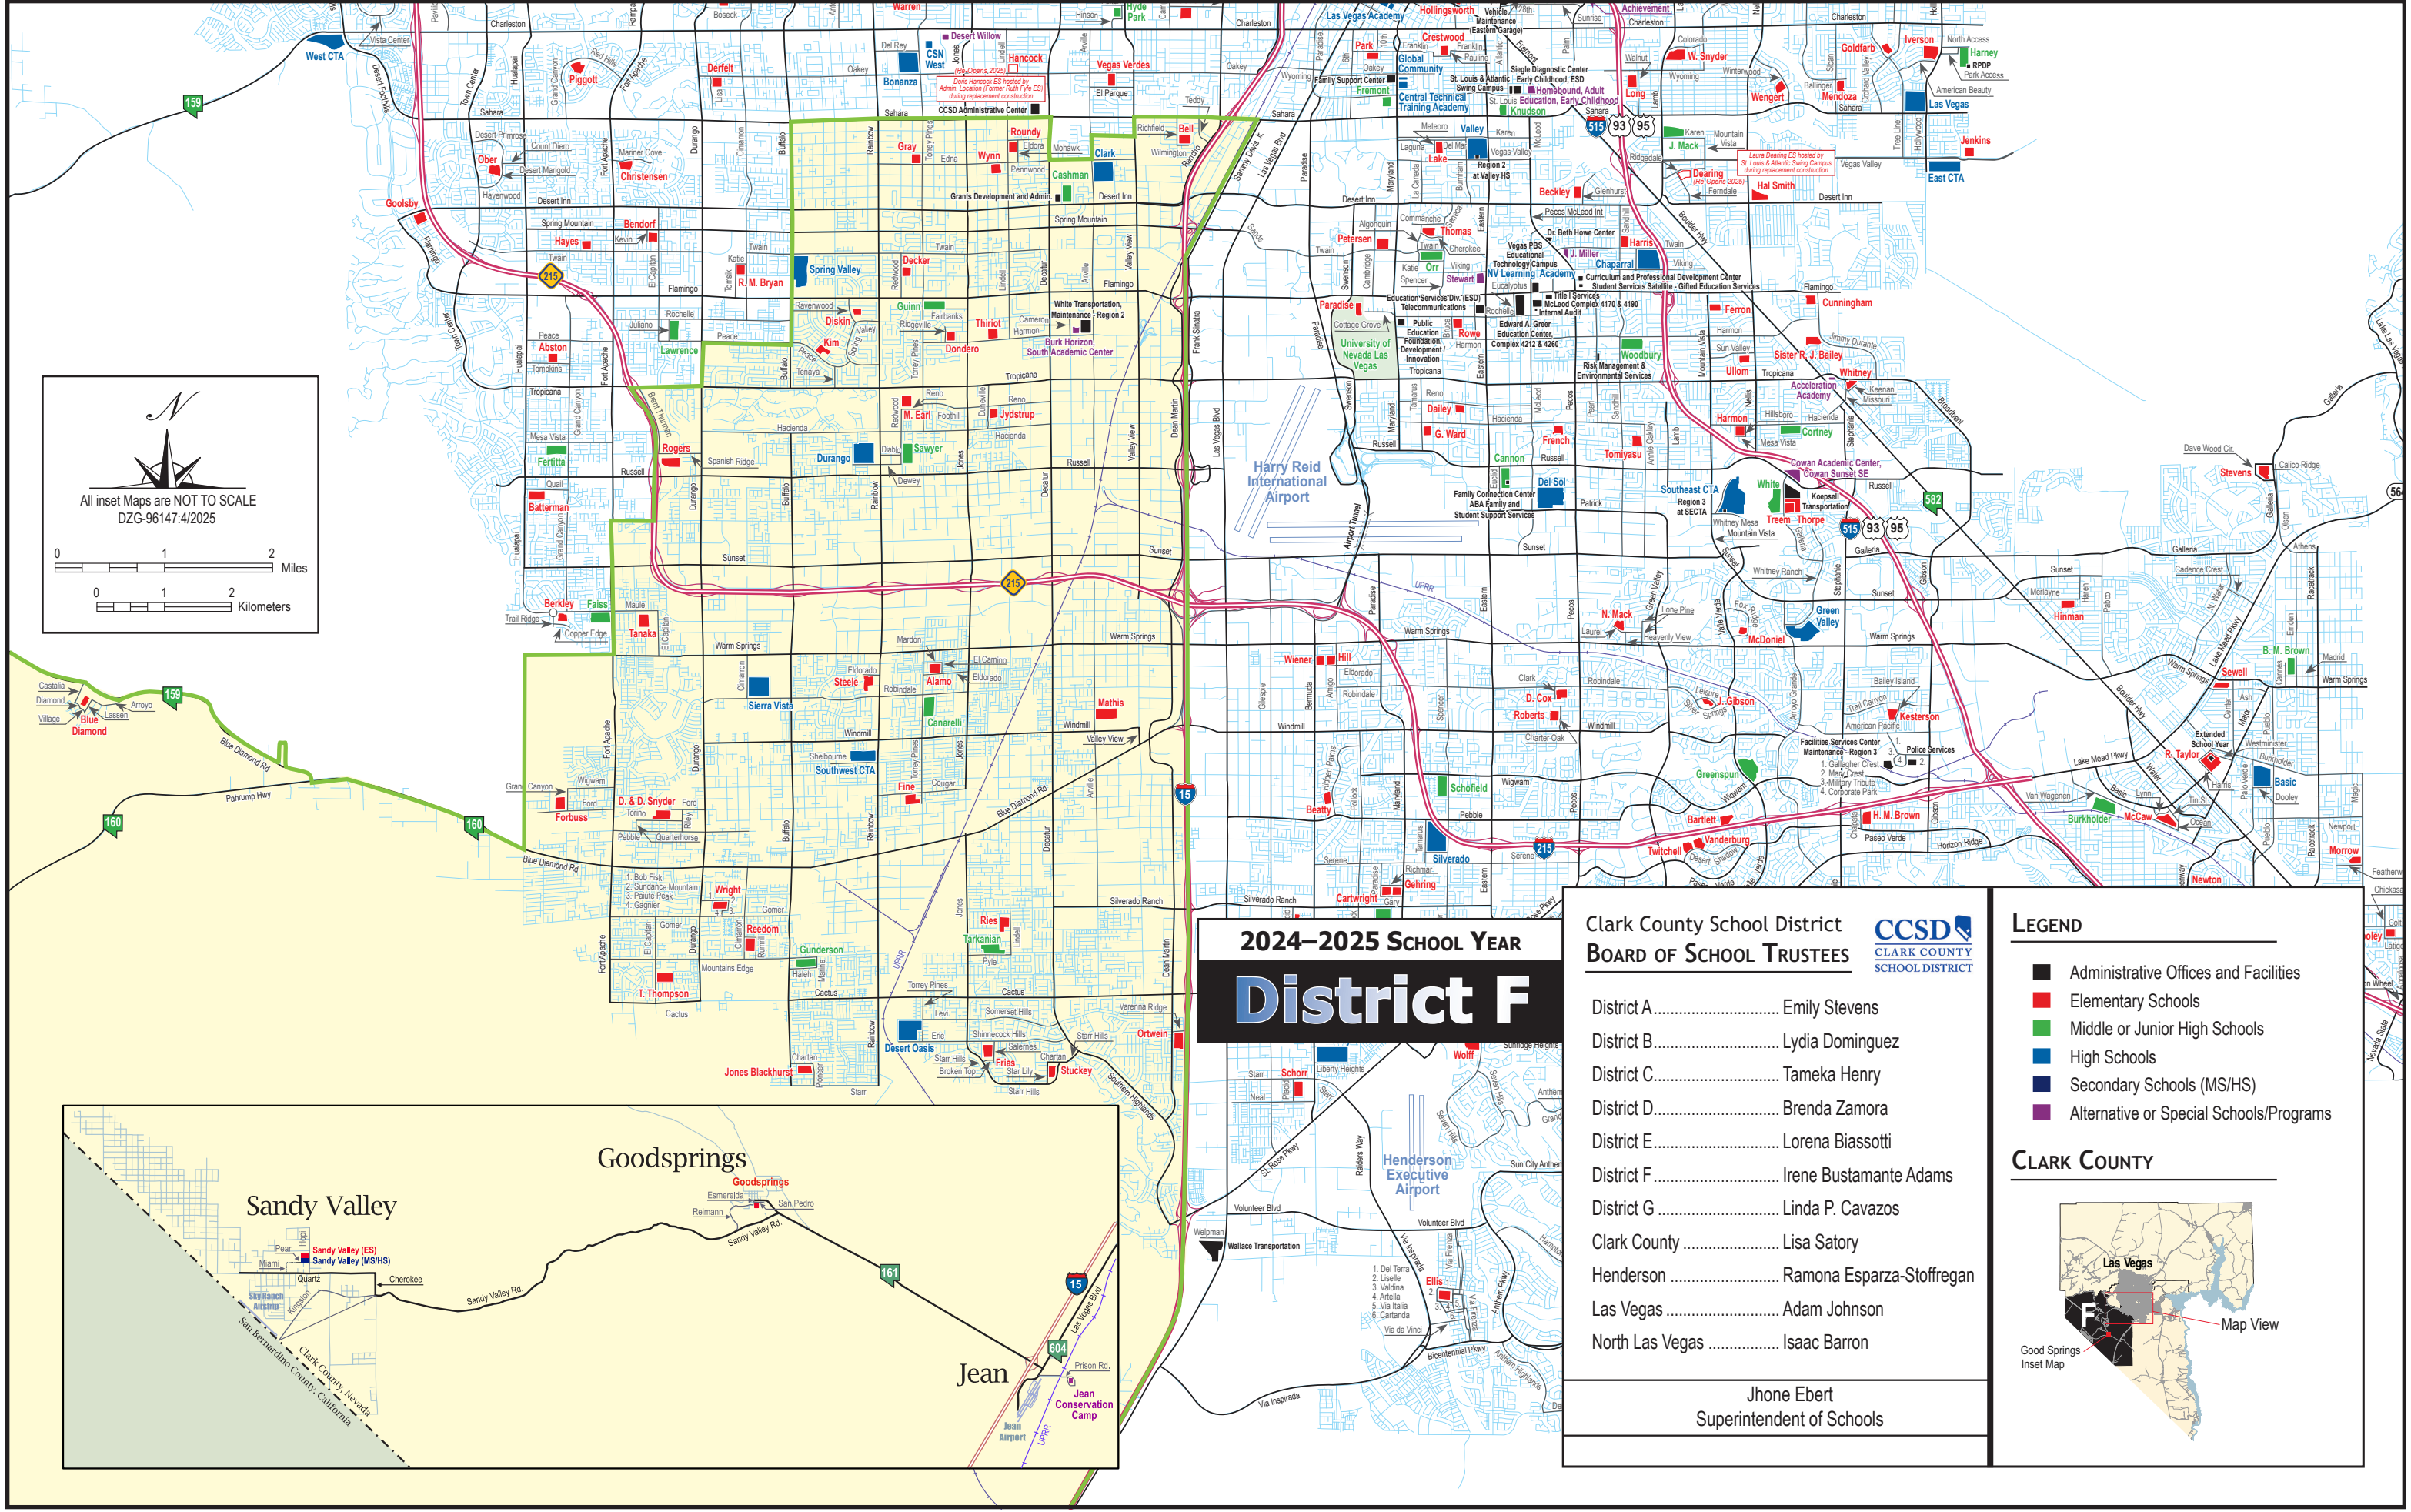

All inset Maps are NOT TO SCALE  
DZG-96147-4/2025

0 1 2 Miles  
0 1 2 Kilometers

2024-2025 SCHOOL YEAR  
**District F**

Clark County School District  
**BOARD OF SCHOOL TRUSTEES**

District A	Emily Stevens
District B	Lydia Dominguez
District C	Tameka Henry
District D	Brenda Zamora
District E	Lorena Biassotti
District F	Irene Bustamante Adams
District G	Linda P. Cavazos
Clark County	Lisa Satory
Henderson	Ramona Esparza-Stoffregan
Las Vegas	Adam Johnson
North Las Vegas	Isaac Barron

**CLARK COUNTY**

Las Vegas  
Map View  
Good Springs Inset Map

**Goodsprings**

Goodsprings  
Emmeralda  
San Pedro  
Reimann  
Sandy Valley Rd.

**Sandy Valley**

Sandy Valley (ES)  
Sandy Valley (MS/HS)  
Pearl  
Miam  
Quartz  
Cherokee

**Jean**

Jean Airport  
Jean Conservation Camp