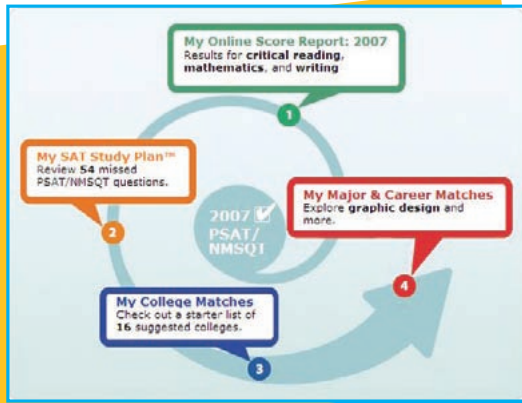

Helping Students Look Beyond Their Scores

My College QuickStart™ is a personalized online college and career planning kit available free of charge to all students who take the PSAT/NMSQT®. This useful tool incorporates the responses students provide when they take the test, and presents personalized information back to them in four main parts: My Online Score Report, My SAT Study Plan™, My College Matches, and My Major & Career Matches. See reverse side for information about accessing My College QuickStart.

For complete lesson plans, visit www.collegeboard.com/psatdownloads.

Step 1: My Online Score Report

Access your enhanced score report

PSAT/NMSQT Score	PSAT/NMSQT Score Range	State Percentile	National Percentile	Projected SAT Score Range
49	45-53	43%	36%	480-560

Question Type	Question	Correct Answer	Your Answer	Difficulty
Section 1	1. RC1	B	✓	Easy
	2. RC2	D	✓	Easy
	3. RC3	C	A	Medium
Sentence Completions	4. SC1	D	✓	Medium
	5. SC2	C	○	Medium
	6. SC3	B	D	Hard
	7. SC4	E	○	Hard
	8. SC5	D	E	Hard
	9. SC6	B	✓	Easy
	10. SC7	E	○	Medium
	11. SC8	D	✓	Medium
	12. SC9	D	✓	Medium

An enhanced score report allows students to review each test question, their answers, and the correct answers with answer explanations.

Students can:

1. 1 View test questions, student answers, and complete answer explanations.
2. 2 Sort questions by various criteria, such as questions answered incorrectly or omitted.
3. 3 Find out their projected SAT® score range.
4. 4 View state and national percentiles to see how scores compare to those of other students.

Step 2: My SAT Study Plan™

Improve your skills

A customized SAT study plan based on student PSAT/NMSQT performance highlights skills for review and practice.

Students can:

1. 1 Get acquainted with the format of the SAT and learn test-taking approaches.
2. 2 Access an official SAT practice test and sign up for The Official SAT Question of the Day™.
3. 3 Learn about skills to improve and get additional review and practice.
4. 4 Register for the SAT using the quick and easy express SAT sign-up.